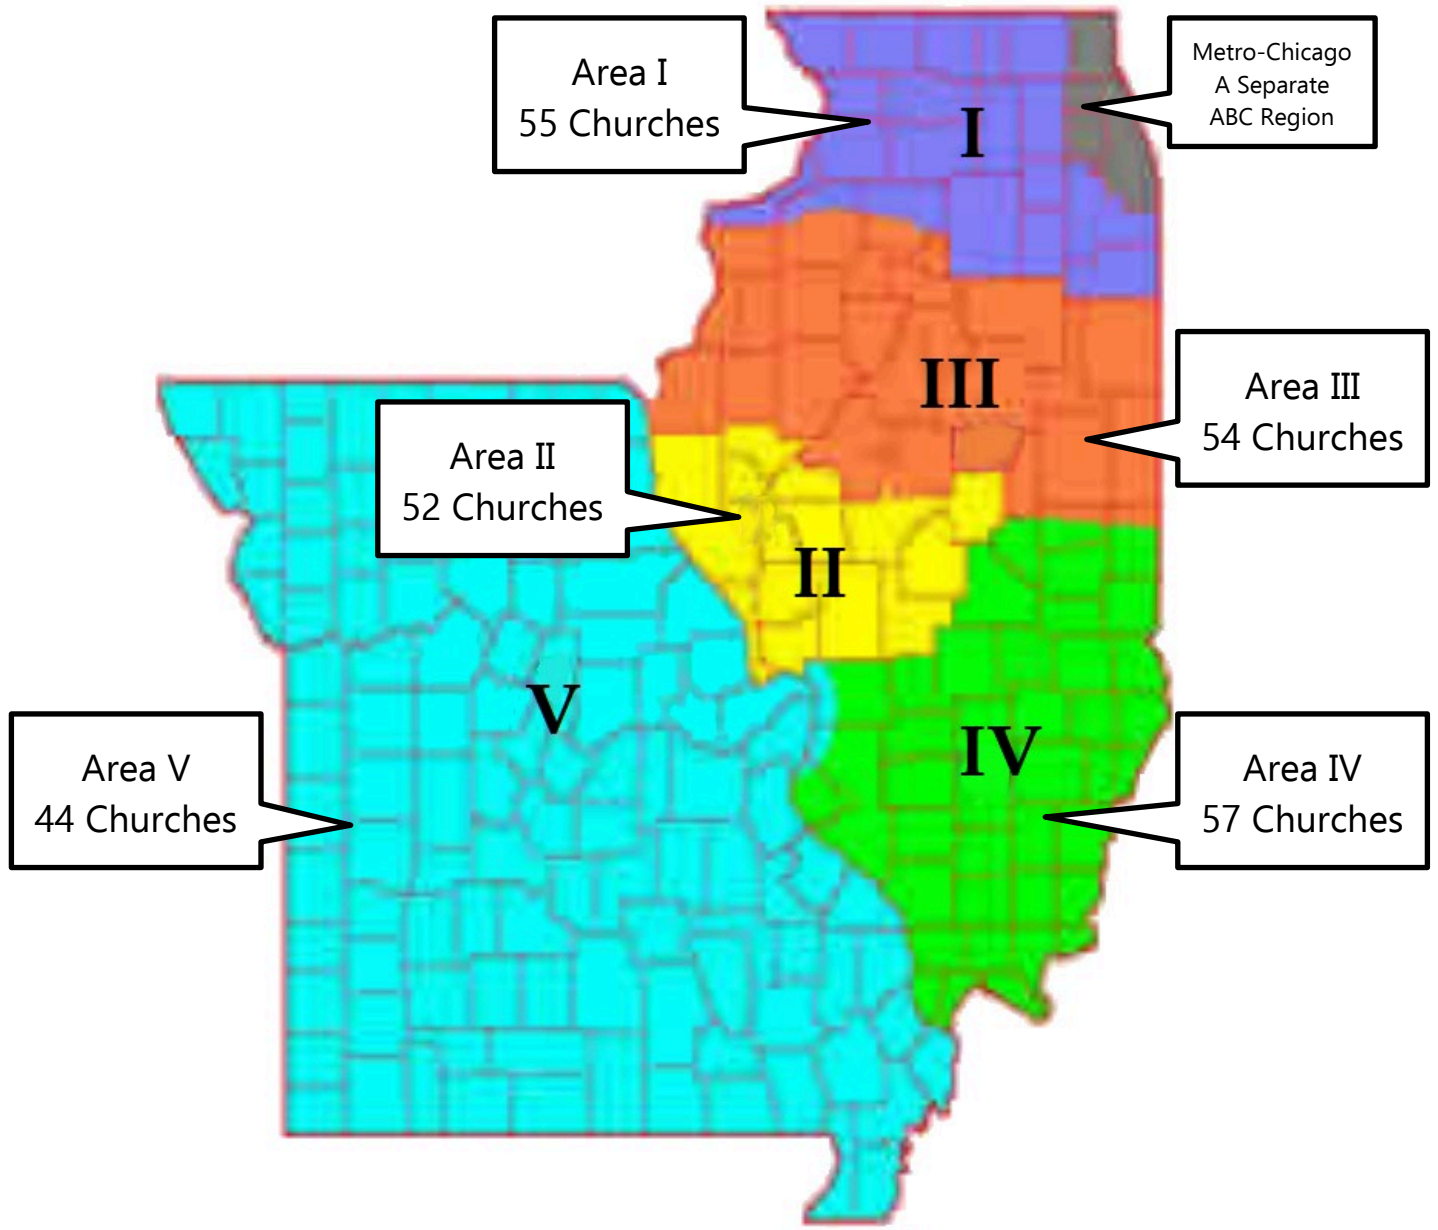

# Service Areas of the Great Rivers Region

Effective January 1, 2001

ABMen have 13 Districts that can have a voice on the ABMen General Board.  
At this time, we have 8 District Representatives.